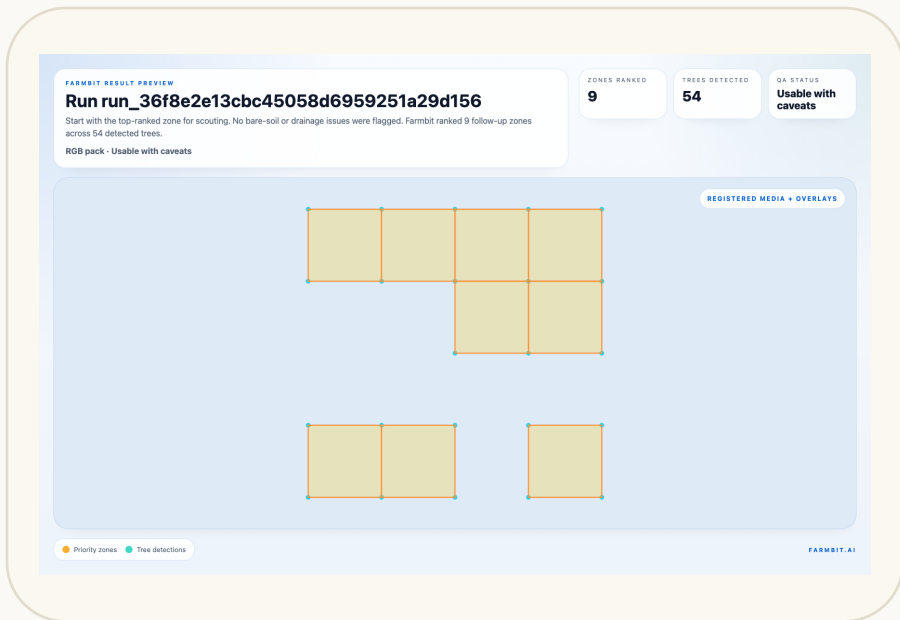

# Run result

RGB pack pack · drone

Run ID run\_36f8e2e13cbc45058d6959251a29d156

Start with the top-ranked zone for scouting. No bare-soil or drainage issues were flagged. Farmbit ranked 9 follow-up zones across 54 detected trees.

<b>Zones Ranked</b> <b>9</b>	<b>Trees Detected</b> <b>54</b>	<b>Max Coverage</b> <b>100%</b>	<b>QA</b> <b>Watch</b>
---------------------------------	------------------------------------	------------------------------------	---------------------------